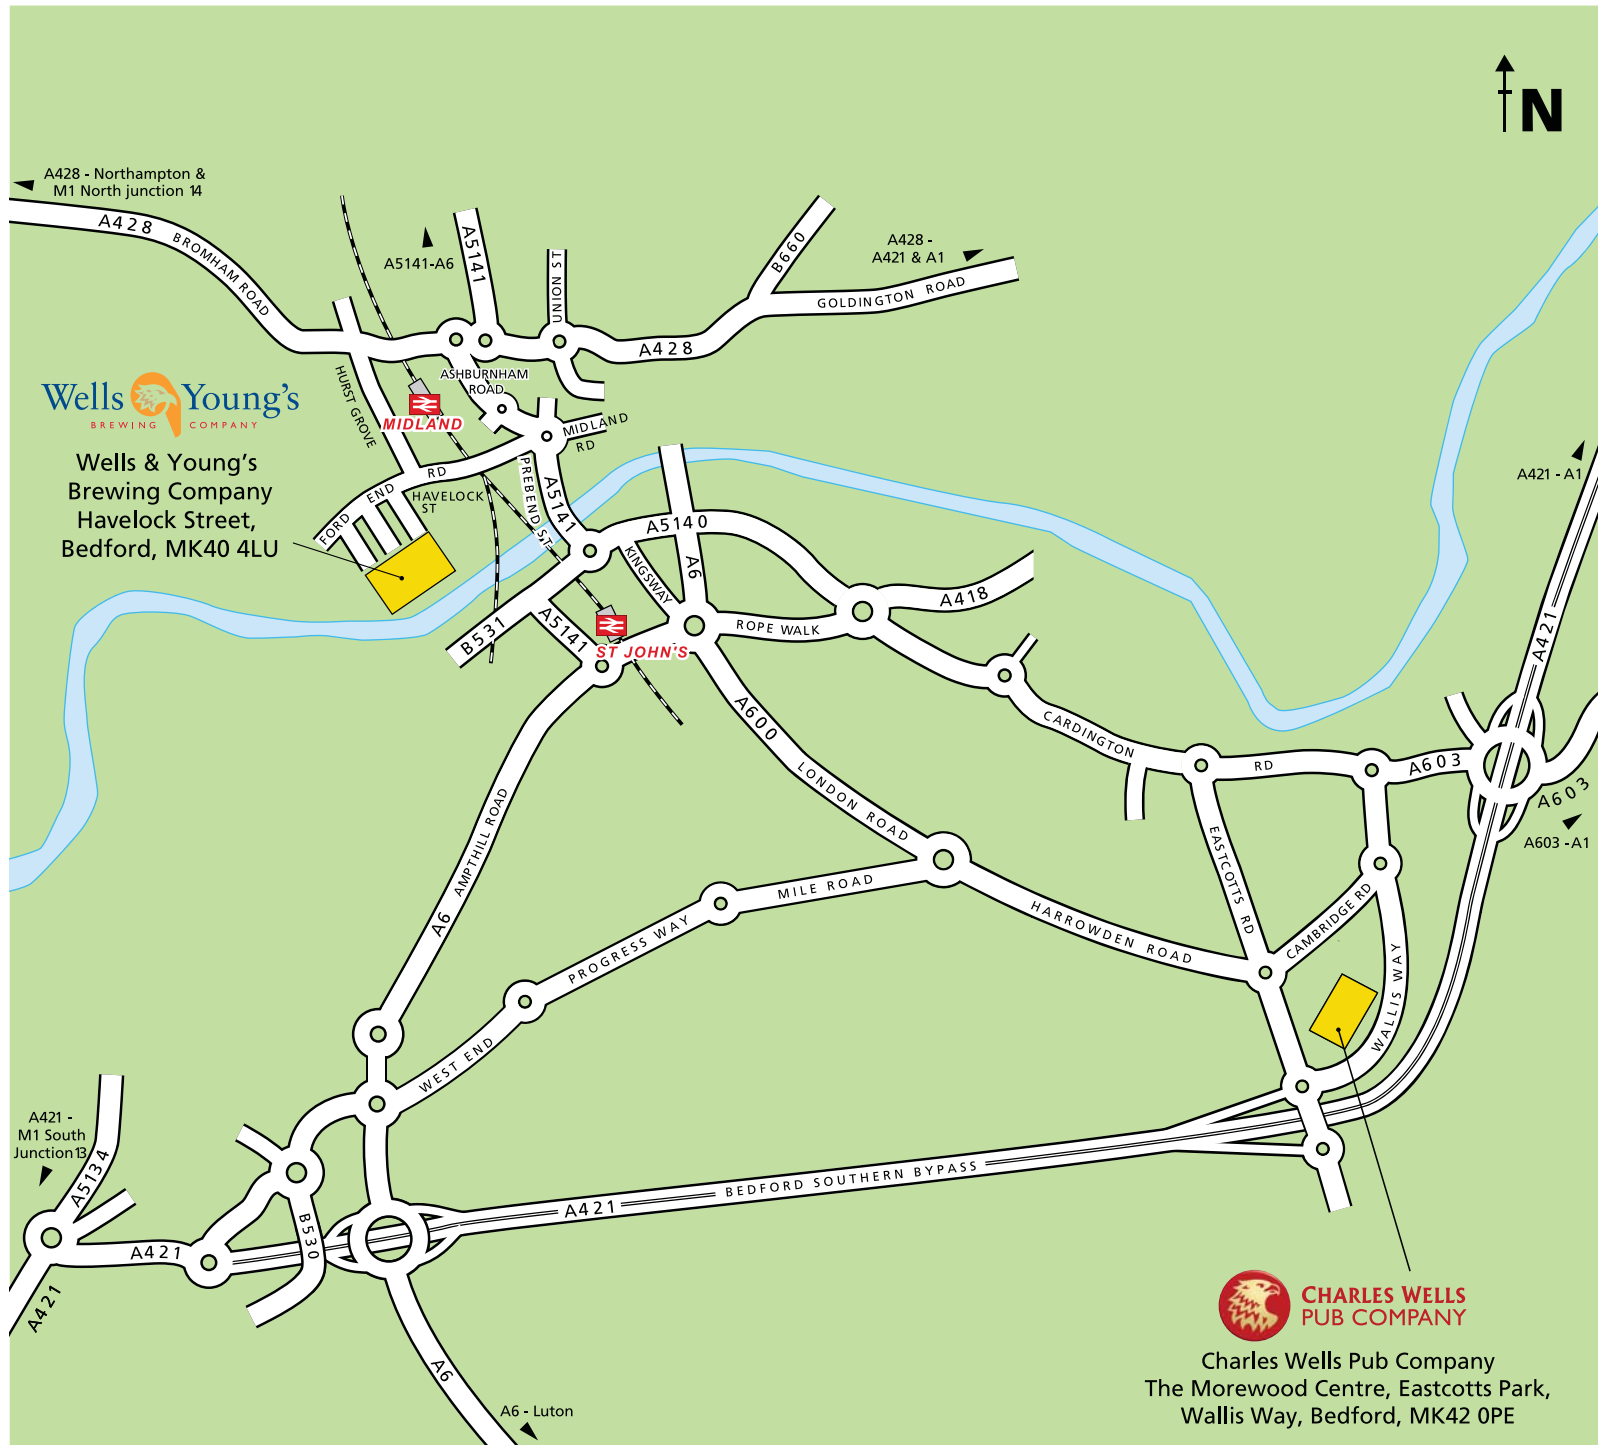

**CHARLES WELLS  
PUB COMPANY**

Charles Wells Pub Company  
The Morewood Centre, Eastcotts Park  
Wallis Way, Bedford, MK42 OPE,  
Tel: 01234 272625 Fax: 01234 244442  
E: [cwpubcompany@charleswells.co.uk](mailto:cwpubcompany@charleswells.co.uk)  
[www.charleswells.co.uk](http://www.charleswells.co.uk)

### Public Transport

**By Rail, Midland Station (Mainline).**  
Approximately 10 minutes Taxi journey.

### Locator Map

Charles Wells Pub Company  
The Morewood Centre, Eastcotts Park,  
Wallis Way, Bedford, MK42 OPE